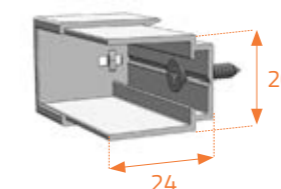

FRAME BRACKET

Fix to frame

- Easy fix with screw to the frames
- Blinds up to max. size 2,7 m²
- Used in doors and windows with frames

ROOF

System with side channels

- All fabrics possible to use
- Operation with control wand
- Max length 320cm