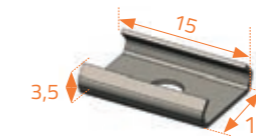

- Colors

Operation

MANUAL

inGlazia® 15mm

- Easy to operate by hand
- Profile design fitted for fingers

HANDLE

inGlazia® 15mm

- Adjustable position
- Clicks into profile
- Easy to remove

CONTROL WAND

inGlazia® 15mm

- Use with extra high blinds
- Effortless to use
- Slim design and light weight

Installation

UNIVERSAL BRACKET

Fix to glass

- Fast fix directly to glass
- Universal - fits all glass panels
- Three glass thicknesses - 6 mm, 8 mm and 10 mm
- Long version available for corner installations

FRAME BRACKET

Fix to frame

- Easy fix with screw to the frames
- Blinds up to max. size 2,7 m²
- Used in doors and windows with frames

ROOF

System with side channels

- All fabrics possible to use
- Operation with control wand
- Max length 320cm