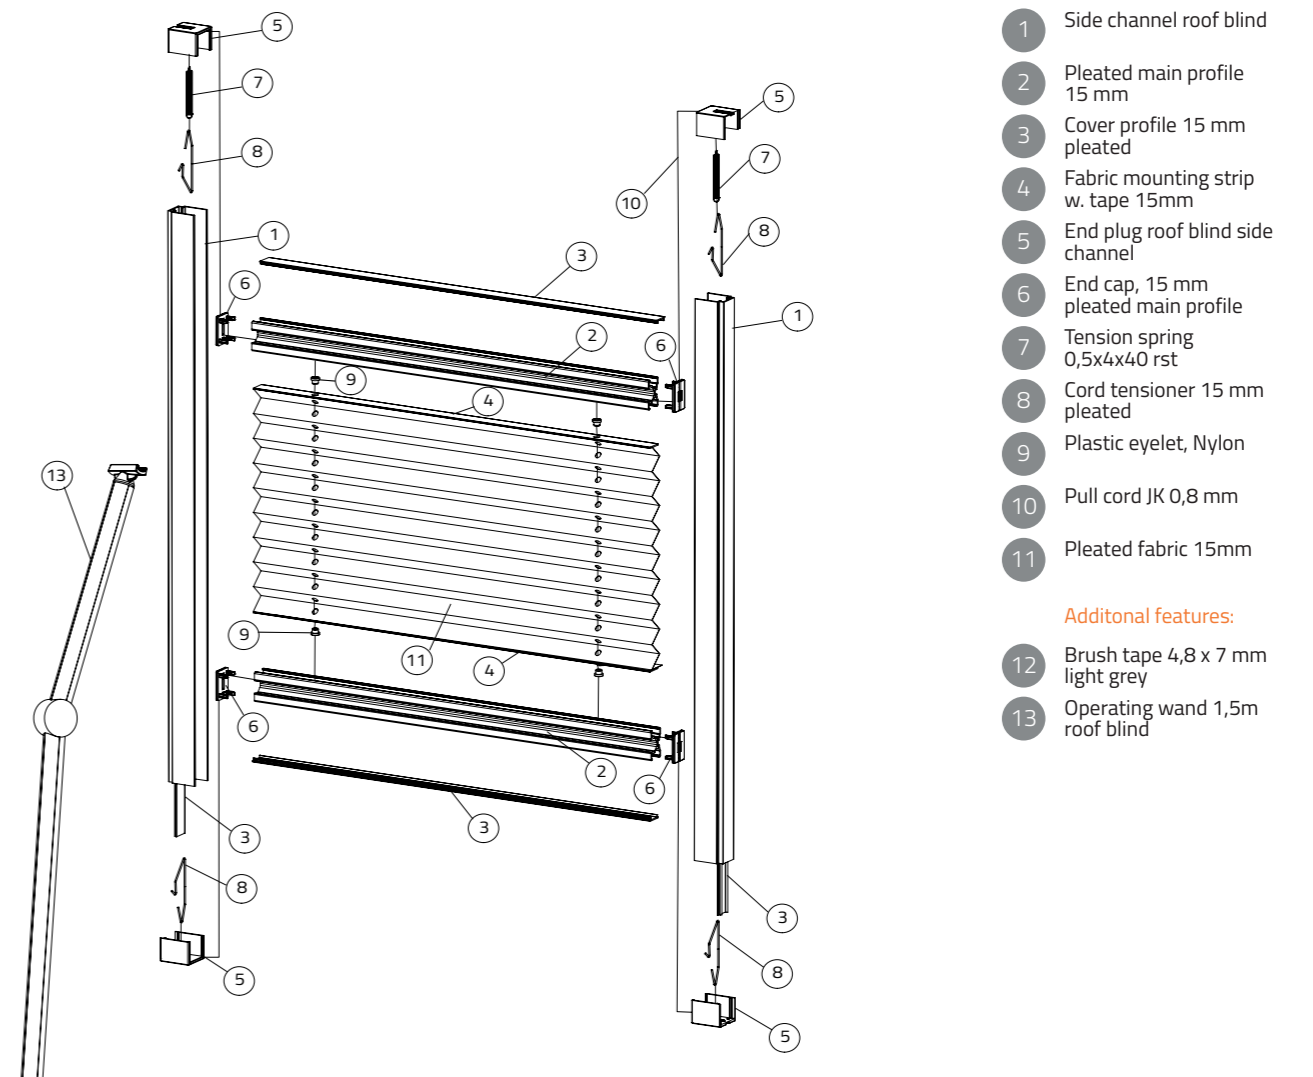

FRAME BRACKET

Fix to frame

- Easy fix with screw to the frames
- Blinds up to max. size 2,7 m²
- Used in doors and windows with frames

ROOF

System with side channels

- All fabrics possible to use
- Operation with control wand
- Max length 320cm

Exploded view

WINDOW BLIND AND BALCONY BLIND

MAXIMUM BLIND SIZE

- Max window blind size: width 150cm
- Max balcony blind size: height 300cm

main profile

mounting profile

Exploded view

ROOF BLIND

MAXIMUM BLIND SIZE

- Max roof blind size: length 320cm

main profile

Domicet Oy

Rahkasammaleenkatu 6
20780 Kaarina
Finland

Tel. +358 (0) 2 2766 366
info@domicet.fi

Effortless to [co]operate