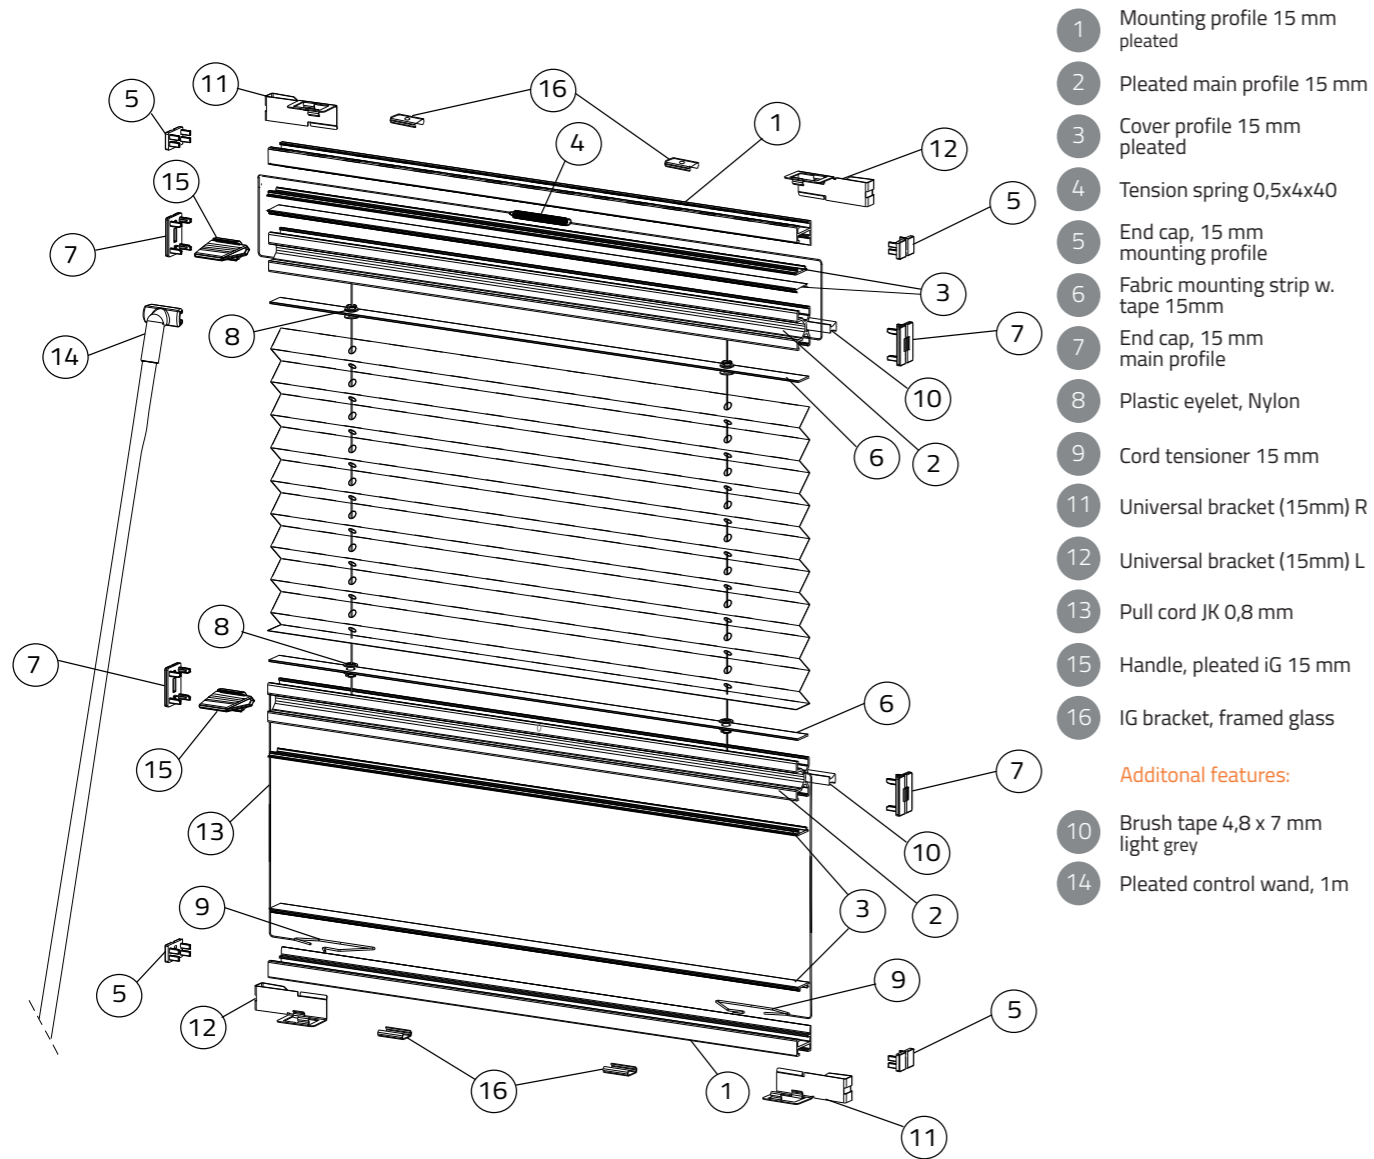

CONTROL WAND

inGlazia® 15mm

- Use with extra high blinds
- Effortless to use
- Slim design and light weight

Installation

UNIVERSAL BRACKET

Fix to glass

- Fast fix directly to glass
- Universal - fits all glass panels
- Three glass thicknesses - 6 mm, 8 mm and 10 mm
- Long version available for corner installations

FRAME BRACKET

Fix to frame

- Easy fix with screw to the frames
- Blinds up to max. size 2,7 m²
- Used in doors and windows with frames

ROOF

System with side channels

- All fabrics possible to use
- Operation with control wand
- Max length 320cm

Exploded view

WINDOW BLIND AND BALCONY BLIND

MAXIMUM BLIND SIZE

- Max window blind size: width 150cm
- Max balcony blind size: height 300cm

main profile

mounting profile

Exploded view

ROOF BLIND

MAXIMUM BLIND SIZE

- Max roof blind size: length 320cm

main profile

Domicet Oy

Rahkasammaleenkatu 6
20780 Kaarina
Finland

Tel. +358 (0) 2 2766 366
info@domicet.fi

Effortless to [co]operate