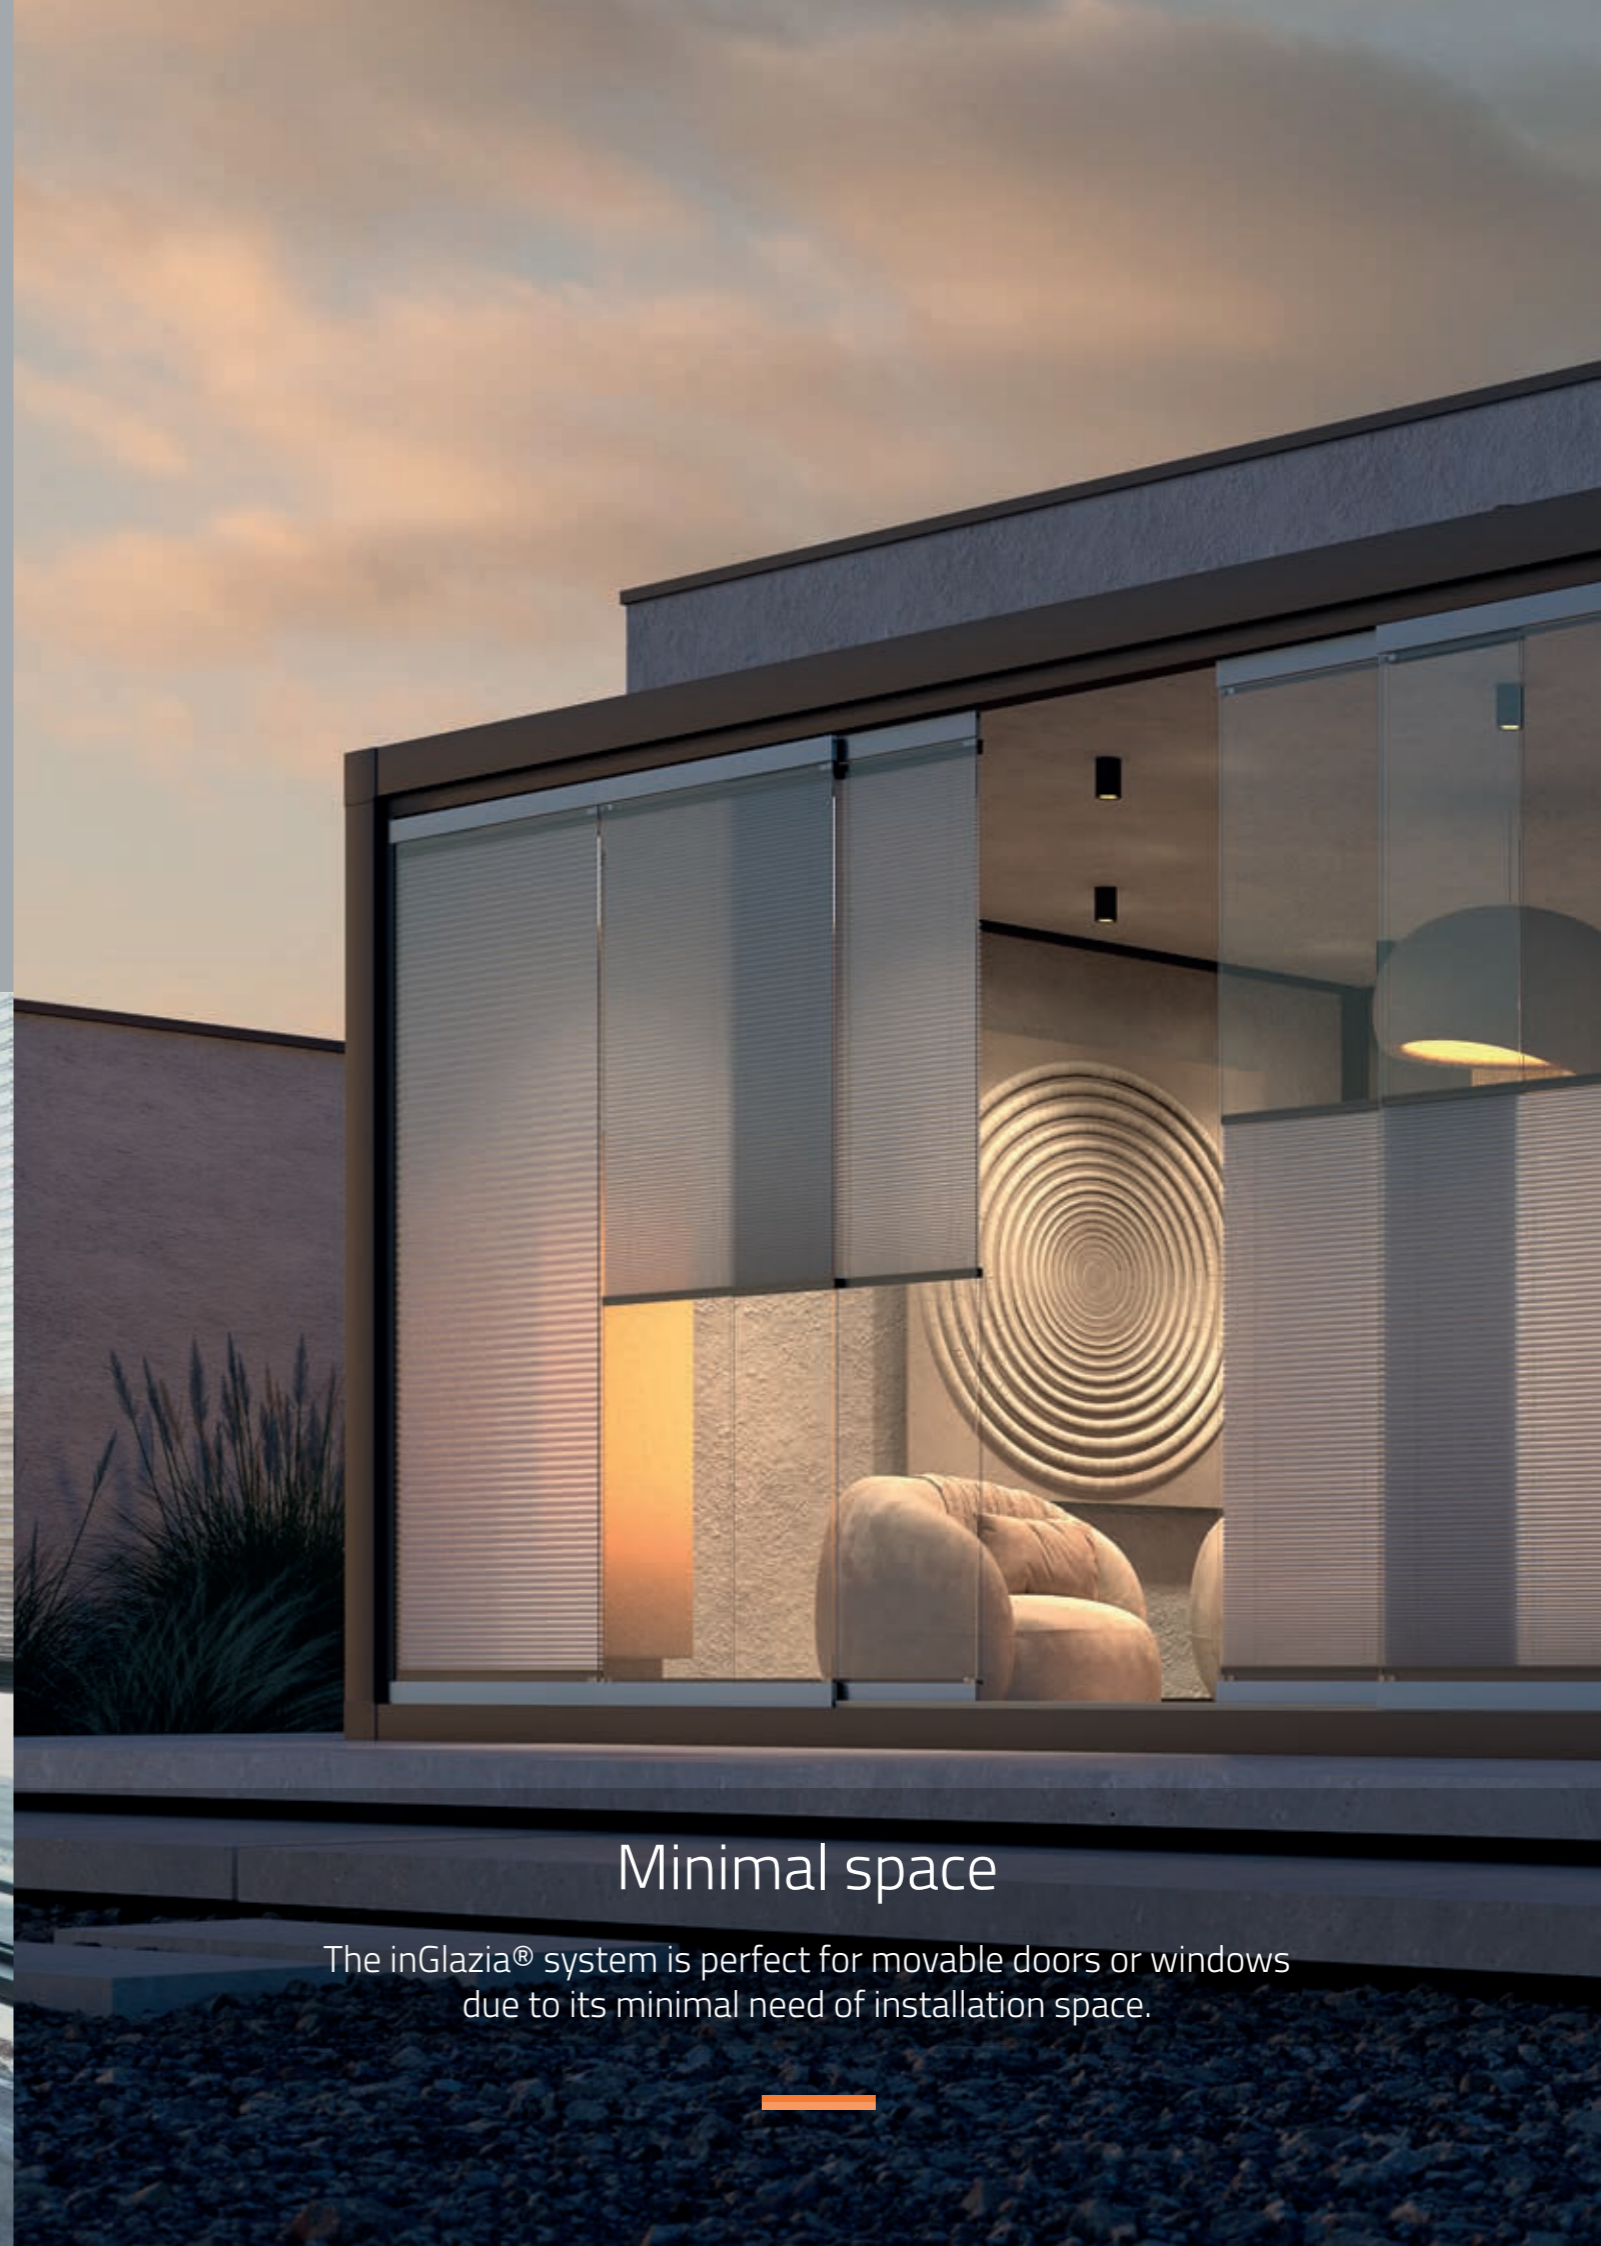

With inGlazia® blinds you can easily regulate the light and your privacy.

Minimal space

The inGlazia® system is perfect for movable doors or windows due to its minimal need of installation space.

inGlazia® 15mm Window and Balcony

InGlazia® 15mm Pleated blind

Move the blind effortlessly by pushing the main profile or by using handles or a control wand from the top down or bottom up.

You can fix the inGlazia blinds to door or window frames by using the frame clip bracket.