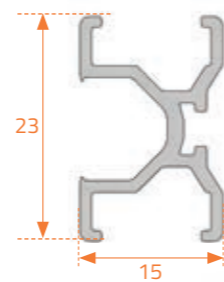

FRAME BRACKET

Fix to frame

- Easy fix with screw to the frames
- Blinds up to max. size 2,7 m²
- Used in doors and windows with frames

ROOF

System with side channels

- All fabrics possible to use
- Operation with control wand
- Max length 320cm

Exploded view

WINDOW BLIND AND BALCONY BLIND

MAXIMUM BLIND SIZE

- Max window blind size: width 150cm
- Max balcony blind size: height 300cm

main profile

mounting profile

Exploded view

ROOF BLIND

MAXIMUM BLIND SIZE

- Max roof blind size: length 320cm

main profile

Domicet Oy

Rahkasammaleenkatu 6
20780 Kaarina
Finland

Tel. +358 (0) 2 2766 366
info@domicet.fi

Effortless to [co]operate