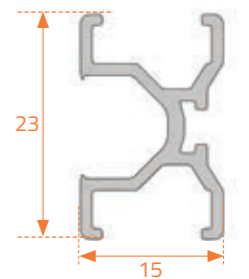

- Colors

Operation

MANUAL

inGlazia® 15mm

- Easy to operate by hand
- Profile design fitted for fingers

HANDLE

inGlazia® 15mm

- Adjustable position
- Clicks into profile
- Easy to remove

FRAME BRACKET

Fix to frame

- Easy fix with screw to the frames
- Blinds up to max. size 2,7 m²
- Used in doors and windows with frames

ROOF

System with side channels

- All fabrics possible to use
- Operation with control wand
- Max length 320cm

Exploded view

WINDOW BLIND AND BALCONY BLIND

MAXIMUM BLIND SIZE

- Max window blind size: width 150cm
- Max balcony blind size: height 300cm

main profile

mounting profile

Exploded view

ROOF BLIND

MAXIMUM BLIND SIZE

- Max roof blind size: length 320cm

main profile

Domicet Oy

Rahkasammaleenkatu 6
20780 Kaarina
Finland

Tel. +358 (0) 2 2766 366
info@domicet.fi

Effortless to [co]operate