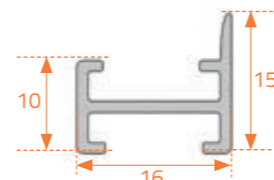

FRAME BRACKET

Fix to frame

- Easy fix with screw to the frames
- Blinds up to max. size 2,7 m²
- Used in doors and windows with frames

ROOF

System with side channels

- All fabrics possible to use
- Operation with control wand
- Max length 320cm

Exploded view

WINDOW BLIND AND BALCONY BLIND

MAXIMUM BLIND SIZE

- Max window blind size: width 150cm
- Max balcony blind size: height 300cm

main profile

mounting profile

Exploded view

ROOF BLIND

MAXIMUM BLIND SIZE

- Max roof blind size: length 320cm

main profile

Domicet Oy

Rahkasammaleenkatu 6
20780 Kaarina
Finland

Tel. +358 (0) 2 2766 366
info@domicet.fi

Effortless to [co]operate