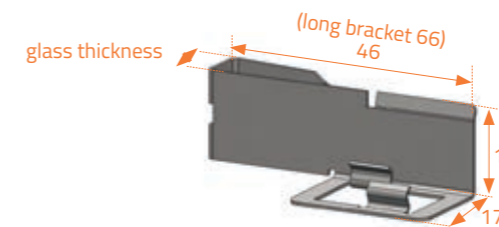

- Colors

Operation

MANUAL

inGlazia® 15mm

- Easy to operate by hand
- Profile design fitted for fingers

HANDLE

inGlazia® 15mm

- Adjustable position
- Clicks into profile
- Easy to remove

CONTROL WAND

inGlazia® 15mm

- Use with extra high blinds
- Effortless to use
- Slim design and light weight

Installation

UNIVERSAL BRACKET

Fix to glass

- Fast fix directly to glass
- Universal - fits all glass panels
- Three glass thicknesses - 6 mm, 8 mm and 10 mm
- Long version available for corner installations

FRAME BRACKET

Fix to frame

- Easy fix with screw to the frames
- Blinds up to max. size 2,7 m²
- Used in doors and windows with frames

ROOF

System with side channels

- All fabrics possible to use
- Operation with control wand
- Max length 320cm